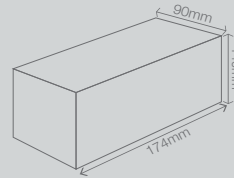

2 LIGHT TRIMLESS GU10 HOUSING FOR CFL (COMPACT FLUORESCENT LAMPS), LED OR HALOGEN

- **FRAME BLACK** SKU 363076

GU10 GLOBES NOT INCLUDED, METAL HALIDE OPTIONS AVAILABLE PLEASE ASK YOUR REP