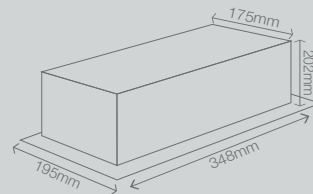

2 LIGHT TRIMMED HOUSING

- **FRAME BLACK** SKU 363003
- **FRAME WHITE** SKU 363004
- **FRAME SILVER** SKU 363005