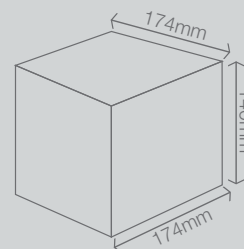

4 LIGHT SQUARE TRIMLESS GU10 HOUSING FOR CFL (COMPACT FLUORESCENT LAMPS), LED OR HALOGEN

- **FRAME BLACK** SKU 363079

GU10 GLOBES NOT INCLUDED, METAL HALIDE OPTIONS AVAILABLE PLEASE ASK YOUR REP