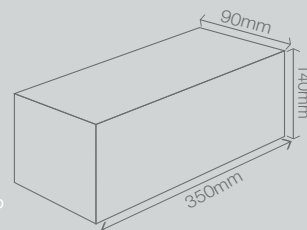

4 LIGHT TRIMLESS GU10 HOUSING FOR CFL (COMPACT FLUORESCENT LAMPS), LED OR HALOGEN

- **FRAME BLACK** SKU 363078

GU10 GLOBES NOT INCLUDED, METAL HALIDE OPTIONS AVAILABLE PLEASE ASK YOUR REP