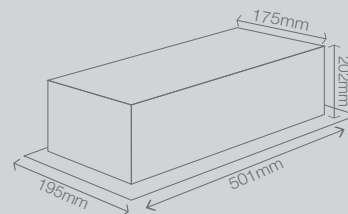

3 LIGHT TRIMMED HOUSING

- **FRAME BLACK** SKU 363006
- **FRAME WHITE** SKU 363007
- **FRAME SILVER** SKU 363008