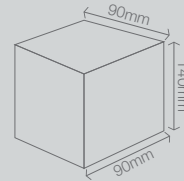

CUBALLI DOWNLIGHT GU10 TRIMLESS FRAMES

FEATURES

- NO TRANSFORMER REQUIRED
- NEAT TRIMLESS FINISH
- LOW GLARE
- ARCHITECTURAL LOOK

BENEFITS

- LED COMPATIBLE
- CFL COMPATIBLE
- ENERGY EFFICIENT

APPLICATIONS

- RETAIL STORES
- RESIDENTIAL
- HOTELS
- GALLERIES

1 LIGHT TRIMLESS GU10 HOUSING FOR CFL (COMPACT FLUORESCENT LAMPS), LED OR HALOGEN

- **FRAME BLACK** SKU 363075

GU10 GLOBES NOT INCLUDED, METAL HALIDE OPTIONS AVAILABLE PLEASE ASK YOUR REP