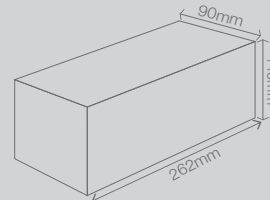

3 LIGHT TRIMLESS GU10 HOUSING FOR CFL (COMPACT FLUORESCENT LAMPS), LED OR HALOGEN

- **FRAME BLACK** SKU 363077

GU10 GLOBES NOT INCLUDED, METAL HALIDE OPTIONS AVAILABLE PLEASE ASK YOUR REP