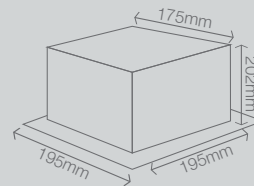

CUBALLI DOWNLIGHT TRIMMED FRAMES

FEATURES

- MULTIPLE LAMP OPTIONS
- ADJUSTABLE LAMPHOLDERS
- MIX AND MATCH
- ELECTRONIC CONTROL GEAR

BENEFITS

- HIGH EFFICIENCY
- EASY INSTALLATION
- ENERGY EFFICIENT
- LOW MAINTENANCE

APPLICATIONS

- RETAIL STORES
- OFFICE COMPLEXES
- HOTELS
- AGED CARE
- UP MARKET RESIDENTIAL

1 LIGHT TRIMMED HOUSING

- **FRAME BLACK** SKU 363000
- **FRAME WHITE** SKU 363001
- **FRAME SILVER** SKU 363002